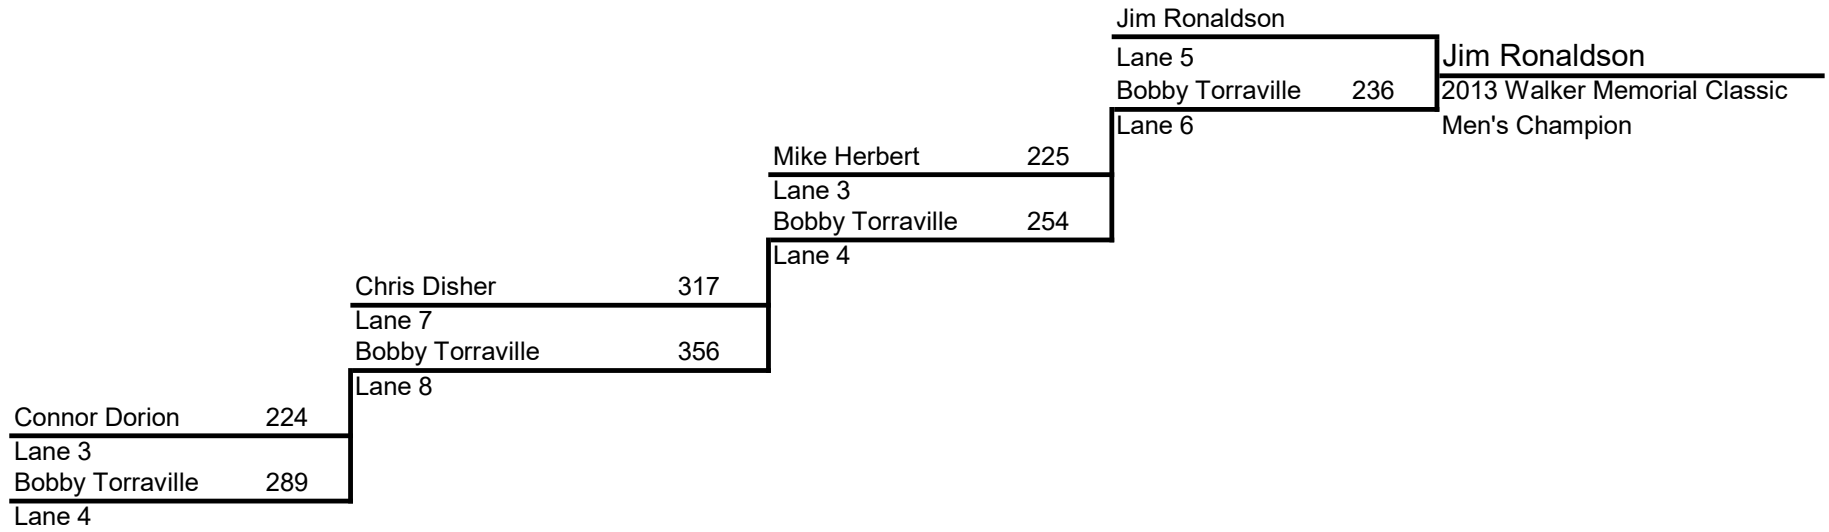

2013 Walker Memorial Classic - Stepladder Finals

Men's Division

WARM UP LANE - Lane 1

Ladies Division